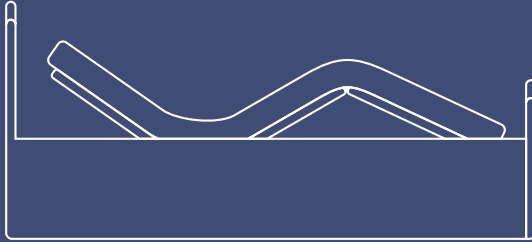

## **The Balmoral**

Bed shown: The Balmoral Bed with integrated Headboard and Coolmax Cover  
Colour variation: Due to the many variations in monitors and print, colours may appear different.

Visit our website: [www.riseandrecline.co.uk](http://www.riseandrecline.co.uk)

**Rise & Recline**  
The original rise and recline

## BESPOKE BED RANGE

The Balmoral

The Balmoral	Single			Double			Dual		
		2ft 3"	2ft 6"	3ft	3ft 6"	4ft	4ft 6"	4ft 6"	5ft

**Reflex Foam**

- ← Coolmax® quilted zip off purpose made mattress cover
- ← Reflex - high-density responsive foam
- ← Coolmax®