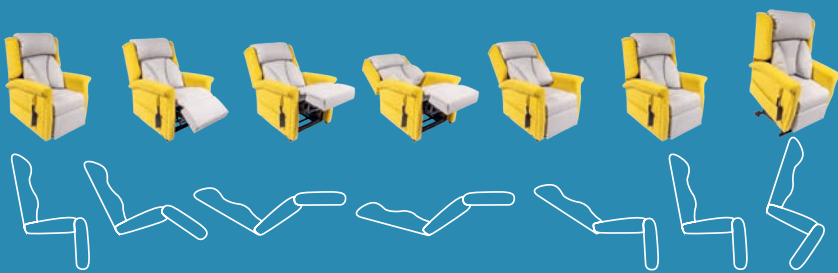

Rise & Recline

The original rise and recline

Infinity

Chair shown: Admiral Lateral with Contemporary L Shaped Arm
Fabric: Notting Hill SR16238 Sunshine (Outer) Dartex Light Grey 0420 (Inner)
Colour variation: Due to the many variations in monitors and print, colours may appear different.

Visit our website: www.riseandrecline.co.uk

Back Styles

The Royal Waterfall

The Tudor T-Back

The Hampton Button

The Admiral Thoracic

The Sandringham Pillow

The Admiral Lateral

Arm Options

Scroll Arm

Knuckle Arm

Contemporary L-Shape Arm

Art Deco Splayed Arm

Square Arm

Weight Capacity
25 Stone

Leg Lift
15 Stone

Seat Height			
18	19	20	21
•	•	•	•

Seat Width		
18	20	22
•	•	•

Seat depth available 17"-21"

Infinity Range of Movements

Features & Benefits

- Three motor complete independence with an Infinity of different postural positions
- Independent Direct Drive Foot Section, Back Recline & Lift & Recline
- Use as Pure Tilt-in-Space Recline with no movement on the footrest or the backrest
- Automatic back relief whilst moving into the standing position to obtain straighter posture
- Use as a Single Motor Tilt-in-Space for those who need or prefer to maintain a seat to back angle while reclining and elevating the feet above the hips, or Dual Motor TIS for the added function of an independent backrest movement