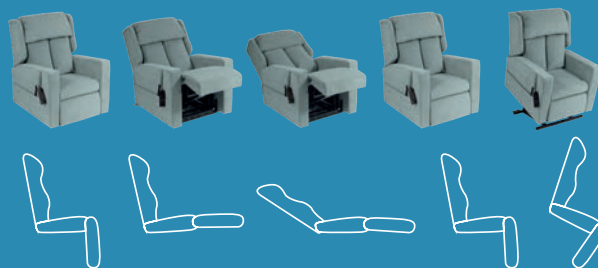

Rise & Recline

The original rise and recline

Single Motor Wall-Hugger

Chair shown: Sandringham Pillow Back with Art Deco Arm.

Fabric: Notting Hill SR16228 Duck Egg

Colour variation: Due to the many variations in monitors and print, colours may appear different.

Arm Options

Scroll Arm

Knuckle Arm

Contemporary L-Shape Arm

Art Deco Splayed Arm

Square Arm

Weight Capacity	Seat Height				Seat Width				
	18	19	20	21	18	19	20	21	22
20 Stone	•	•	•	•	•	•	•	•	•

Seat depth available 17"-21"

Single Motor Wall-Hugger Range of Movements

Made to Measure – because your comfort needs are unique
Huge Range of Fabrics – including healthcare options
Range of Movements – to suit comfort and wellbeing
Weight – Up to 20 Stone capacity

Ideal for those that have limited space!